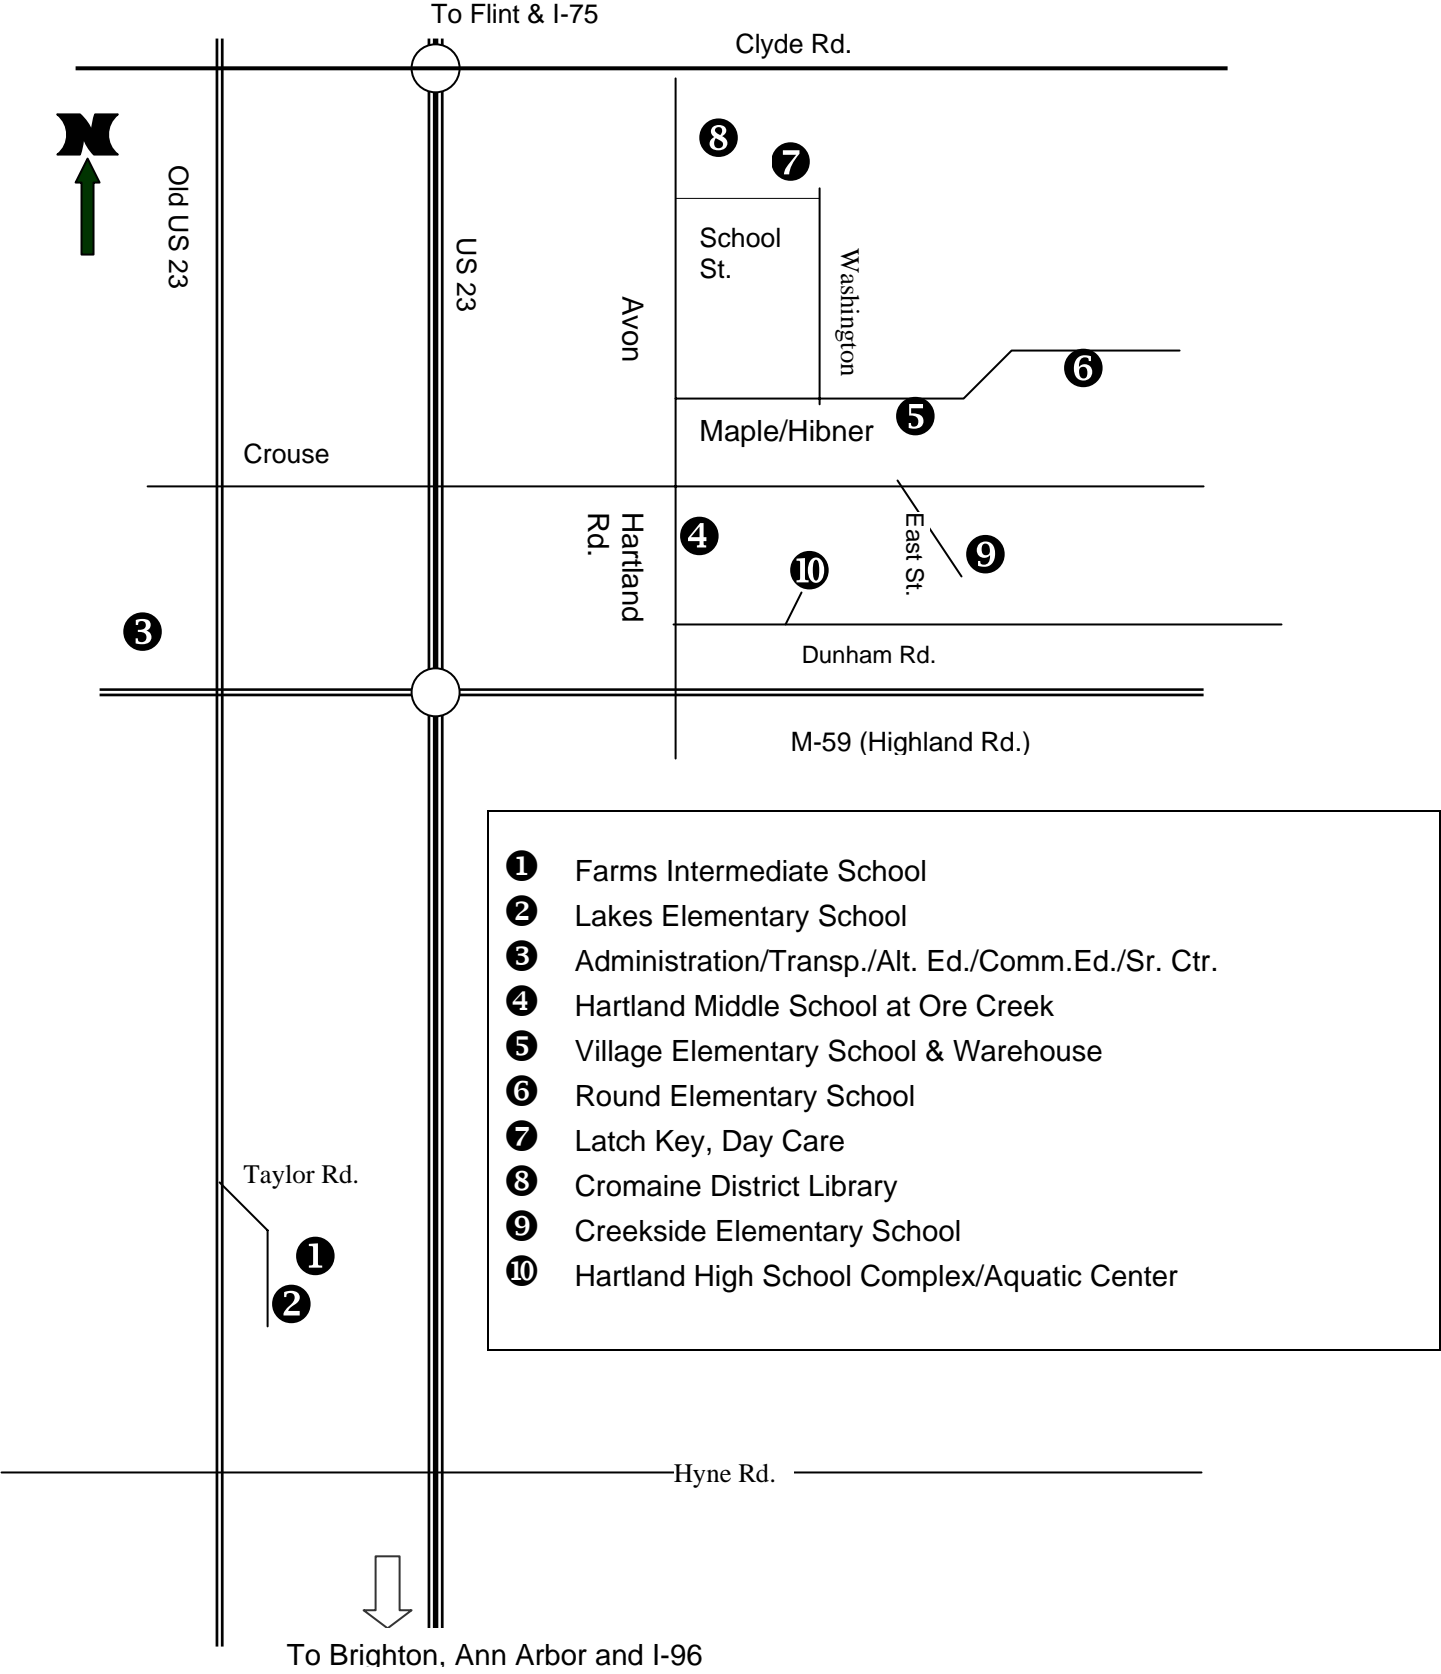

Hartland Consolidated Schools

District Map

- ① Farms Intermediate School
- ② Lakes Elementary School
- ③ Administration/Transp./Alt. Ed./Comm.Ed./Sr. Ctr.
- ④ Hartland Middle School at Ore Creek
- ⑤ Village Elementary School & Warehouse
- ⑥ Round Elementary School
- ⑦ Latch Key, Day Care
- ⑧ Cromaine District Library
- ⑨ Creekside Elementary School
- ⑩ Hartland High School Complex/Aquatic Center